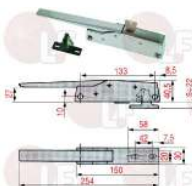

straight handgrip
length 206x28 mm
mounting distance 104 mm

FERMOD 885.HP

3242582 RH-LH CATCH WITH LOCK 885 PV

straight handgrip - black plastic made
length 206x28 mm
mounting distance 104 mm

FERMOD 00885.PV

length 230 mm - mounting distance 110 mm

FERMOD 005602114

FERMOD 560.21

3242922 STRIKE FOR DOOR CATCH

FERMOD 60761

3242945 RH/LH LOCKING HANDLE WITH KEY LOCK 571CR

base length 230x23 mm
distance between holes 110 mm

FERMOD 005712114

FERMOD 571.21

3242922 STRIKE FOR DOOR CATCH

FERMOD 60761

3242948 RH/LH LOCKING HANDLE WITH KEY LOCK 795CR

straight handle
base length 254x30 mm
distance between holes 133 mm
adjustable catch between 9 and 22 mm

FERMOD 79501

3242949 RH/LH LOCKING HANDLE WITH KEY LOCK 796CR

curved handle
base length 254x30 mm
distance between holes 133 mm
adjustable catch between 9 and 22 mm

FERMOD 0079601

FERMOD 796.01

Suitable for: