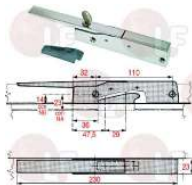

straight handgrip
length 206x28 mm
mounting distance 104 mm

FERMOD 885.HP

3242582 RH-LH CATCH WITH LOCK 885 PV

straight handgrip - black plastic made
length 206x28 mm
mounting distance 104 mm

FERMOD 00885.PV

3242922 STRIKE FOR DOOR CATCH

FERMOD 60761

3242581 RH-LH CATCH WITHOUT LOCK 880 PV

straight handgrip - black plastic made
length 206x28 mm
mounting distance 104 mm

FERMOD 00880PV

FERMOD 880.PV

3242921 RH-LH LOCKING HANDLE W/OUT KEYLOCK 560CR

length 230 mm - mounting distance 110 mm

FERMOD 005602114

FERMOD 560.21

3242922 STRIKE FOR DOOR CATCH

FERMOD 60761

3242945 RH/LH LOCKING HANDLE WITH KEY LOCK 571CR

base length 230x23 mm
distance between holes 110 mm

FERMOD 005712114

FERMOD 571.21

3242922 STRIKE FOR DOOR CATCH

FERMOD 60761

3242948 RH/LH LOCKING HANDLE WITH KEY LOCK 795CR

straight handle
base length 254x30 mm
distance between holes 133 mm
adjustable catch between 9 and 22 mm