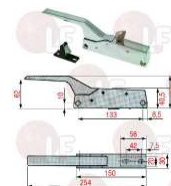

straight handgrip
length 206x28 mm
mounting distance 104 mm

FERMOD 885.HP

3242582 RH-LH CATCH WITH LOCK 885 PV

straight handgrip - black plastic made
length 206x28 mm
mounting distance 104 mm

FERMOD 00885.PV

length 230 mm - mounting distance 110 mm

FERMOD 005602114

FERMOD 560.21

3242922 STRIKE FOR DOOR CATCH

FERMOD 60761

3242945 RH/LH LOCKING HANDLE WITH KEY LOCK 571CR

base length 230x23 mm
distance between holes 110 mm

FERMOD 005712114

FERMOD 571.21

3242922 STRIKE FOR DOOR CATCH

FERMOD 60761

3242948 RH/LH LOCKING HANDLE WITH KEY LOCK 795CR

straight handle
base length 254x30 mm
distance between holes 133 mm
adjustable catch between 9 and 22 mm

FERMOD 79501

3242949 RH/LH LOCKING HANDLE WITH KEY LOCK 796CR

curved handle
base length 254x30 mm
distance between holes 133 mm
adjustable catch between 9 and 22 mm

FERMOD 0079601

FERMOD 796.01

Suitable for: